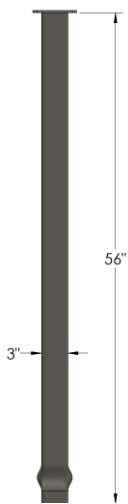

# Tie Stall PF-3003

## ECONOMIC SUSPENDED STALL

- FACILITATE COW POSITION IN STALL
- HEAD RAIL USE AS A WATER LINE
- HEAD RAIL OR CHAIN ATTACHMENT
- MILKING LINE SUPPORT AS AN OPTION
- SUSPENDED STALL (PROVIDE COMFORT AND FACILITATE COW MATRESS INSTALLATION)
- HOT DIP GALVANIZED TO THE HIGHEST INTERNATIONAL GALVANIZING STANDARDS

## ECONOMIC SUSPENDED STALL

- 2-3/8" x 0,134" TH. PIPE DIVIDER
- DIVIDER LENGTH AVAILABLE 36"-42"-45"-48"

- 3" x 3" SQUARE POST (3/16" THICK)