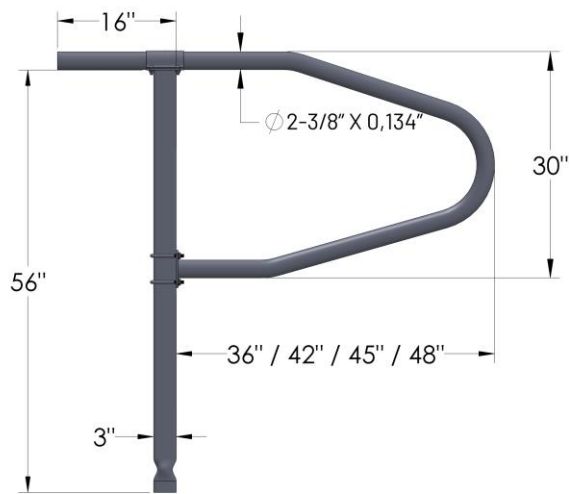

## ECONOMIC SUSPENDED STALL

- FACILITATE COW POSITION IN STALL
- HEAD RAIL USE AS A WATER LINE
- HEAD RAIL OR CHAIN ATTACHMENT
- MILKING LINE SUPPORT AS AN OPTION
- SUSPENDED STALL (PROVIDE COMFORT AND FACILITATE COW MATRESS INSTALLATION)
- HOT DIP GALVANIZED TO THE HIGHEST INTERNATIONAL GALVANIZING STANDARDS

## ECONOMIC SUSPENDED STALL

- 2-3/8" x 0,134" TH. PIPE DIVIDER
- DIVIDER LENGTH AVAILABLE 36"-42"-45"-48"

- 3" x 3" SQUARE POST (3/16" THICK)