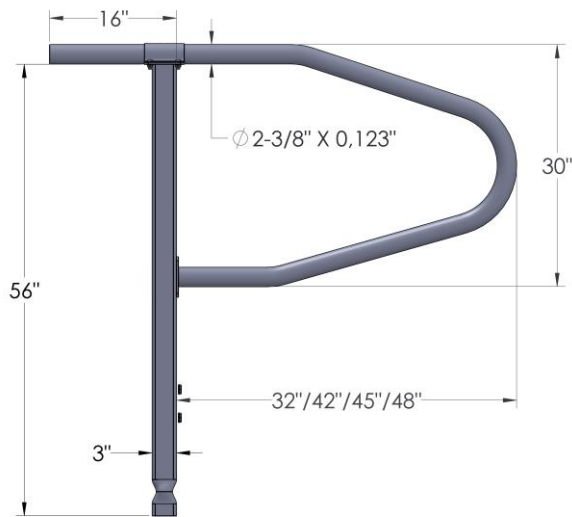

Tie Stall PF-3003 "M" Shaped

FFR OUR COWS AN OPTIMIZED AND ERGONOMICALLY ADAPTED SPACE

- FACILITATE COW POSITION IN STALL
- ALLOWS UNIFORM AND CONSTANT FOOD QUANTITY FOR EACH COWS
- HEAD RAIL USE AS A WATER LINE
- HEAD RAIL OR CHAIN ATTACHMENT
- MILKING LINE SUPPORT AS AN OPTION
- SUSPENDED STALL (PROVIDE COMFORT AND FACILITATE COW MATRESS INSTALLATION)
- HOT DIP GALVANIZED TO THE HIGHEST INTERNATIONAL GALVANIZING STANDARDS

Tie Stall PF-3003 "M" Shaped

OFFER YOUR COWS AN OPTIMIZED AND ERGONOMICALLY ADAPTED SPACE

- 2-3/8" OD X 0,123"TH PIPE DIVIDER
- DIVIDER LENGTH AVAILABLE 36"-42"-45"-48"

- 3" X 3/16"TH SQUARE POST
- "M" POST ARCH WIDTH 22" , "N" POST 12-1/2"