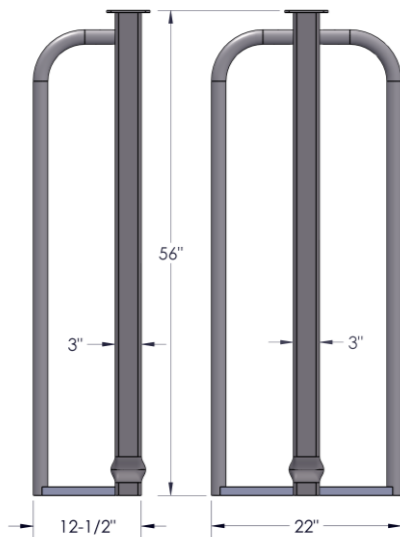

Tie Stall PF-3003 "M" Shaped

FFR OUR COWS AN OPTIMIZED AND ERGONOMICALLY ADAPTED SPACE

- FACILITATE COW POSITION IN STALL
- ALLOWS UNIFORM AND CONSTANT FOOD QUANTITY FOR EACH COWS
- HEAD RAIL USE AS A WATER LINE
- HEAD RAIL OR CHAIN ATTACHMENT
- MILKING LINE SUPPORT AS AN OPTION
- SUSPENDED STALL (PROVIDE COMFORT AND FACILITATE COW MATRESS INSTALLATION)
- HOT DIP GALVANIZED TO THE HIGHEST INTERNATIONAL GALVANIZING STANDARDS

Tie Stall PF-3003 "M" Shaped

OFFER YOUR COWS AN OPTIMIZED AND ERGONOMICALLY ADAPTED SPACE

- 2-3/8" OD X 0,123"TH PIPE DIVIDER
- DIVIDER LENGTH AVAILABLE 36"-42"-45"-48"

- 3" X 3/16"TH SQUARE POST
- "M" POST ARCH WIDTH 22" , "N" POST 12-1/2"