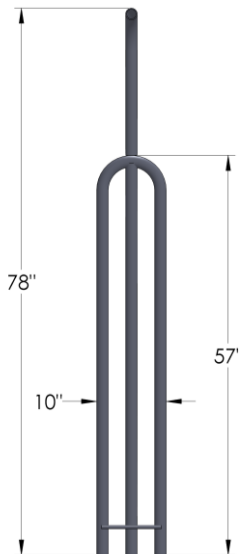

PF-2175 Stall

ADJUSTABLE SUSPENDED STALL

- FACILITATE COW POSITION IN STALL
- CHAIN SYSTEM FOR ANIMAL ATTACHMENT
- SUSPENDED STALL (PROVIDE COMFORT AND FACILITATE COW MATRESS INSTALLATION)
- HOT DIP GALVANIZED TO THE HIGHEST INTERNATIONAL GALVANIZING STANDARDS)

PF-2175 Stall

ADJUSTABLE SUSPENDED STALL

- 2-3/8" OD X 0,134" TH. PIPE DIVIDER
- DIVIDER LENGTH AVAILABLE 38" AND 48"
- MILKING SUPPORT INCLUDED

- 1.660" ROUND POST WITH SLEEVE IN CONCRETE
- ARCH WIDTH 10"