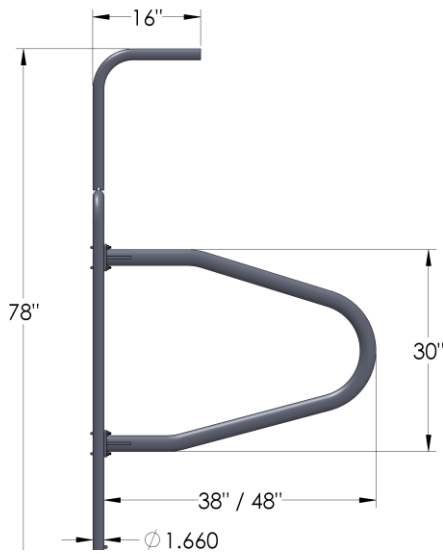

PF-2175 Stall

ADJUSTABLE SUSPENDED STALL

- FACILITATE COW POSITION IN STALL
- CHAIN SYSTEM FOR ANIMAL ATTACHMENT
- SUSPENDED STALL (PROVIDE COMFORT AND FACILITATE COW MATRESS INSTALLATION)
- HOT DIP GALVANIZED TO THE HIGHEST INTERNATIONAL GALVANIZING STANDARDS)

PF-2175 Stall

ADJUSTABLE SUSPENDED STALL

- 2-3/8" OD X 0,134" TH. PIPE DIVIDER
- DIVIDER LENGTH AVAILABLE 38" AND 48"
- MILKING SUPPORT INCLUDED

- 1.660" ROUND POST WITH SLEEVE IN CONCRETE
- ARCH WIDTH 10"