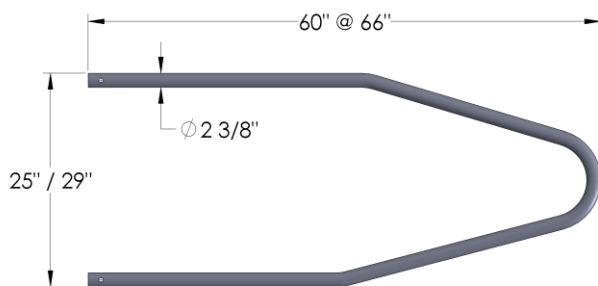

P-850 Free Stall

OPTIMIZE THE COMFORT OF HEIFERS

SMALL OPENING (1.660" PIPE)

- VARIABLE LENGTH AND OPENING DEPENDING ON THE SIZE OF YOUR ANIMAL
- DESIGNED FOR AN OPTIMAL COMFORT (HIPS CLEARANCE)
- TOUGH AND SUPERIOR INSTALLATION
- HORIZONTAL PIPE MOUNTED
- UPPER PART OF THE STALL PROVIDES MORE SPACE TO FACILITATE EXIT FROM STALL

SMALL OPENING (2.375" PIPE)

- TOUGH AND SUPERIOR INSTALLATION
- HORIZONTAL PIPE MOUNTED
- UPPER PART OF THE STALL PROVIDES MORE SPACE TO FACILITATE EXIT FROM STALL

P-850 Free Stall

OPTIMIZE THE COMFORT OF HEIFERS

- 2 3/8" PIPE
- INDIVIDUAL POST INSTALLATION
- HORIZONTAL PIPE MOUNTED
- ADJUSTABLE HEIGHT
- TOUGH AND SUPERIOR INSTALLATION
- AVAILABLE LENGTH FROM 78" TO 96"
- UPPER PART OF THE STALL PROVIDES MORE SPACE TO FACILITATE EXIT FROM STALL
- SINGLE OR DOUBLE ROW (HEAD TO HEAD)