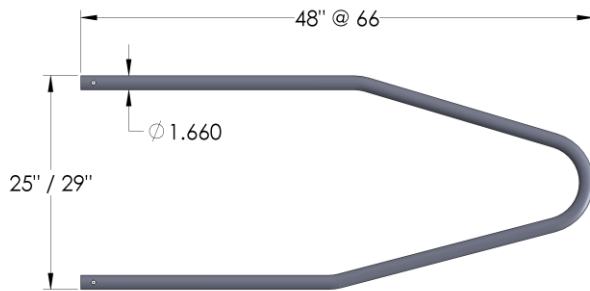

P-850 Free Stall

OPTIMIZE THE COMFORT OF HEIFERS

SMALL OPENING (1.660" PIPE)

- VARIABLE LENGTH AND OPENING DEPENDING ON THE SIZE OF YOUR ANIMAL
- DESIGNED FOR AN OPTIMAL COMFORT (HIPS CLEARANCE)
- TOUGH AND SUPERIOR INSTALLATION
- HORIZONTAL PIPE MOUNTED
- UPPER PART OF THE STALL PROVIDES MORE SPACE TO FACILITATE EXIT FROM STALL

SMALL OPENING (2.375" PIPE)

- TOUGH AND SUPERIOR INSTALLATION
- HORIZONTAL PIPE MOUNTED
- UPPER PART OF THE STALL PROVIDES MORE SPACE TO FACILITATE EXIT FROM STALL

P-850 Free Stall

OPTIMIZE THE COMFORT OF HEIFERS

- 2 3/8" PIPE
- INDIVIDUAL POST INSTALLATION
- HORIZONTAL PIPE MOUNTED
- ADJUSTABLE HEIGHT
- TOUGH AND SUPERIOR INSTALLATION
- AVAILABLE LENGTH FROM 78" TO 96"
- UPPER PART OF THE STALL PROVIDES MORE SPACE TO FACILITATE EXIT FROM STALL
- SINGLE OR DOUBLE ROW (HEAD TO HEAD)