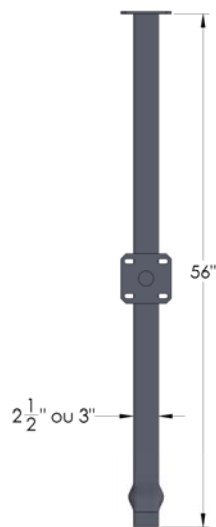

Tie Stall PF-3003

ECONOMIC SUSPENDED STALL

- FACILITATE COW POSITION IN STALL
- HEAD RAIL USE AS A WATER LINE
- HEAD RAIL OR CHAIN ATTACHMENT
- MILKING LINE SUPPORT AS AN OPTION
- SUSPENDED STALL (PROVIDE COMFORT AND FACILITATE COW MATRESS INSTALLATION)
- HOT DIP GALVANIZED TO THE HIGHEST INTERNATIONAL GALVANIZING STANDARDS

Tie Stall PF-3003

ECONOMIC SUSPENDED STALL

- 2 3/8" PIPE DIVIDER
- DIVIDER LENGTH AVAILABLE 36"-42"-45"-48"

- 2 1/2" AND 3" SQUARE POST (3/16" THICK)