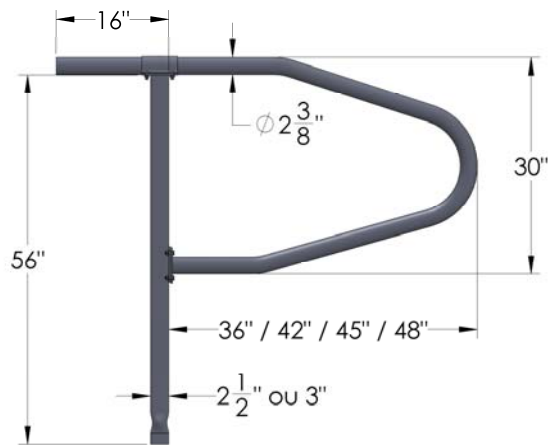

Tie Stall PF-3003

ECONOMIC SUSPENDED STALL

- FACILITATE COW POSITION IN STALL
- HEAD RAIL USE AS A WATER LINE
- HEAD RAIL OR CHAIN ATTACHMENT
- MILKING LINE SUPPORT AS AN OPTION
- SUSPENDED STALL (PROVIDE COMFORT AND FACILITATE COW MATRESS INSTALLATION)
- HOT DIP GALVANIZED TO THE HIGHEST INTERNATIONAL GALVANIZING STANDARDS

Tie Stall PF-3003

ECONOMIC SUSPENDED STALL

- 2 3/8" PIPE DIVIDER
- DIVIDER LENGTH AVAILABLE 36"-42"-45"-48"

- 2 1/2" AND 3" SQUARE POST (3/16" THICK)