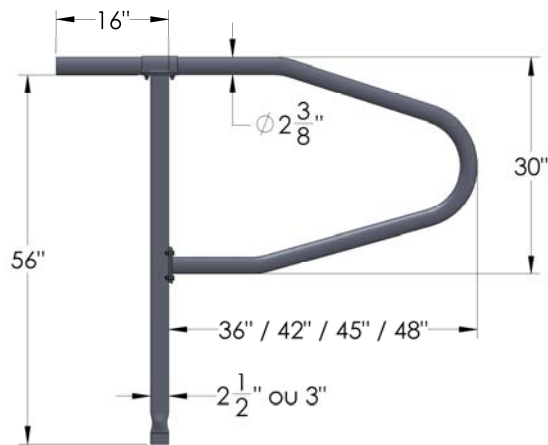

Tie Stall PF-3003 "M" Shaped

OFFER YOUR COWS AN OPTIMIZED AND ERGONOMICALLY ADAPTED SPACE

- FACILITATE COW POSITION IN STALL
- ALLOWS UNIFORM AND CONSTANT FOOD QUANTITY FOR EACH COWS
- HEAD RAIL USE AS A WATER LINE
- HEAD RAIL OR CHAIN ATTACHMENT
- MILKING LINE SUPPORT AS AN OPTION
- SUSPENDED STALL (PROVIDE COMFORT AND FACILITATE COW MATRESS INSTALLATION)
- HOT DIP GALVANIZED TO THE HIGHEST INTERNATIONAL GALVANIZING STANDARDS

Tie Stall PF-3003 "M" Shaped

OFFER YOUR COWS AN OPTIMIZED AND ERGONOMICALLY ADAPTED SPACE

- 2 3/8" PIPE DIVIDER
- DIVIDER LENGTH AVAILABLE 36"-42"-45"-48"

- 2 1/2" SQUARE POST (3/16" THICK)
- ARCH WIDTH 21 1/2"