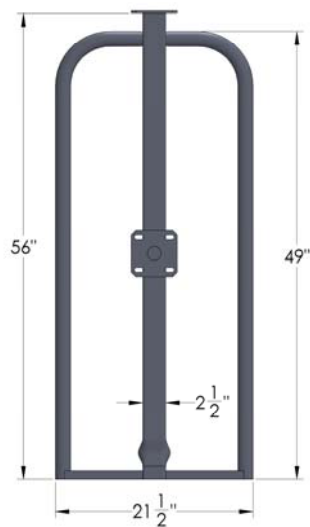

Tie Stall PF-3003 "M" Shaped

OFFER YOUR COWS AN OPTIMIZED AND ERGONOMICALLY ADAPTED SPACE

- FACILITATE COW POSITION IN STALL
- ALLOWS UNIFORM AND CONSTANT FOOD QUANTITY FOR EACH COWS
- HEAD RAIL USE AS A WATER LINE
- HEAD RAIL OR CHAIN ATTACHMENT
- MILKING LINE SUPPORT AS AN OPTION
- SUSPENDED STALL (PROVIDE COMFORT AND FACILITATE COW MATRESS INSTALLATION)
- HOT DIP GALVANIZED TO THE HIGHEST INTERNATIONAL GALVANIZING STANDARDS

Tie Stall PF-3003 "M" Shaped

OFFER YOUR COWS AN OPTIMIZED AND ERGONOMICALLY ADAPTED SPACE

- 2 3/8" PIPE DIVIDER
- DIVIDER LENGTH AVAILABLE 36"-42"-45"-48"

- 2 1/2" SQUARE POST (3/16" THICK)
- ARCH WIDTH 21 1/2"