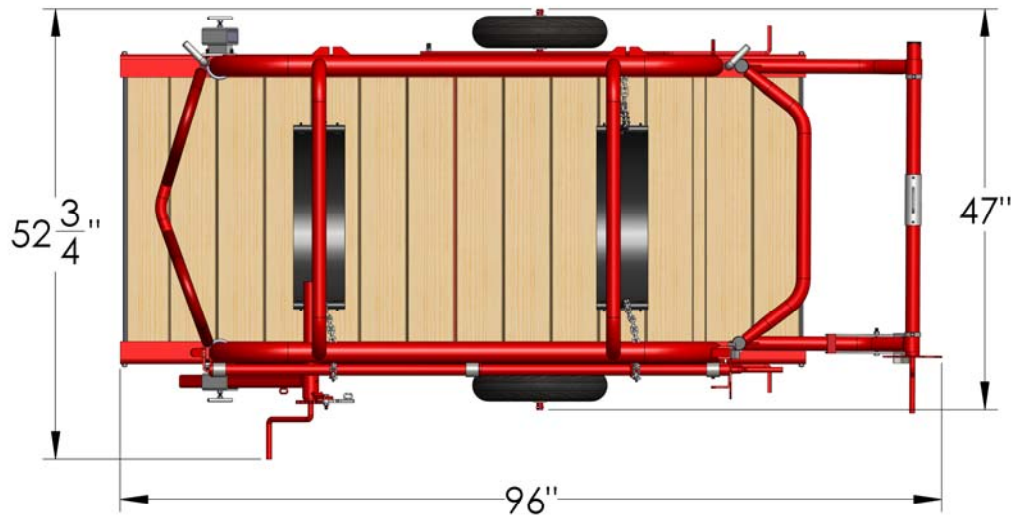

## THE ECONOMIC SOLUTION

- LENGTH 96"
- WIDTH 47"
- WORK SPACE WIDTH 52 3/4" (WITH CRANK)
- HEIGHT 76 1/2"

## THE ECONOMIC SOLUTION

- LENGTH 136 3/4" (WITH FRONT AND BACK DOOR OPEN)
- WORK SPACE WIDTH 71 1/4" (WITH DOOR OPEN)
- WIDTH 47"
- HEIGHT 76 1/2"