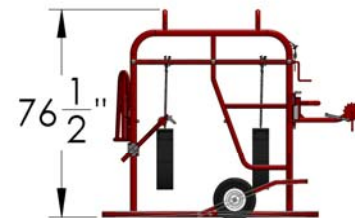

## THE ECONOMIC SOLUTION

- LENGTH 96"
- WIDTH 47"
- WORK SPACE WIDTH 52 3/4" (WITH CRANK)
- HEIGHT 76 1/2"

## THE ECONOMIC SOLUTION

- LENGTH 136 3/4" (WITH FRONT AND BACK DOOR OPEN)
- WORK SPACE WIDTH 71 1/4" (WITH DOOR OPEN)
- WIDTH 47"
- HEIGHT 76 1/2"